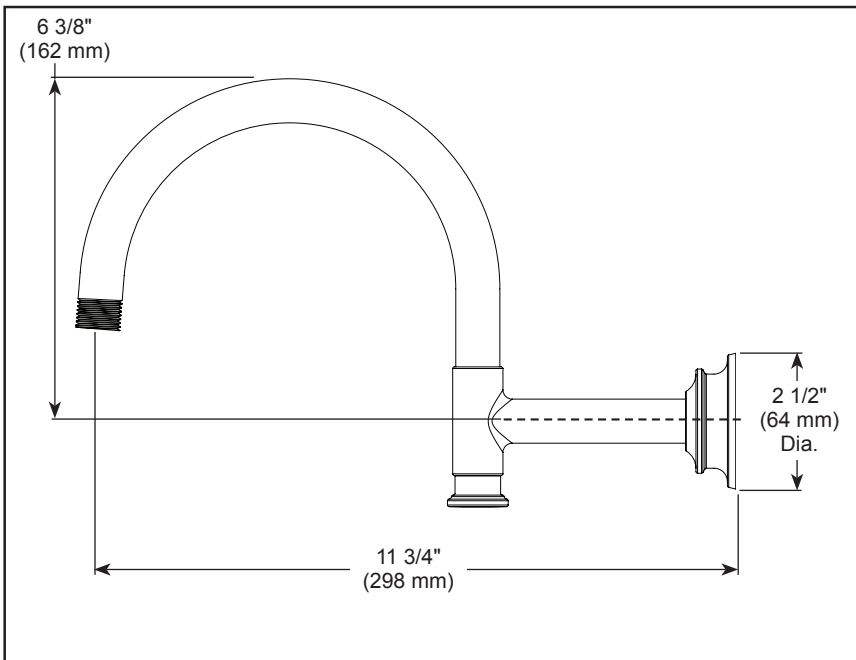

BRIZO®

SHOWER ARM AND FLANGE

■ Invari® Bath Collection

STANDARD SPECIFICATIONS:

- 1/2" NPT threads
- Solid brass construction

WARRANTY

- Parts and Finish - Lifetime limited warranty; or for commercial purchasers, 10 years for multi-family residential (apartments and condominiums) and 5 years for all other commercial uses, in each case from the date the product is received by the original purchaser or their authorized representative (installation contractor, etc.).
- Please go to www.brizo.com for the complete details of our limited warranty.

COMPLIES WITH:

- ASME A112.18.1 / CSA B125.1

▲ Designate Proper Finish Suffix

Brizo Kitchen & Bath Company reserves the right (1) to make changes in specifications and materials, and (2) to change or discontinue models, both without notice or obligation. Dimensions are for reference only. See current full-line price book or www.brizo.com for finish options and product availability.

BSP-B-RP100326 Rev. B

Brizo Kitchen & Bath Faucet Company

55 E. 111th Street, Carmel, IN 46280
350 South Edgeware Road, St. Thomas, ON N5P 4L1
© 2025 Brizo Kitchen & Bath Faucet Company